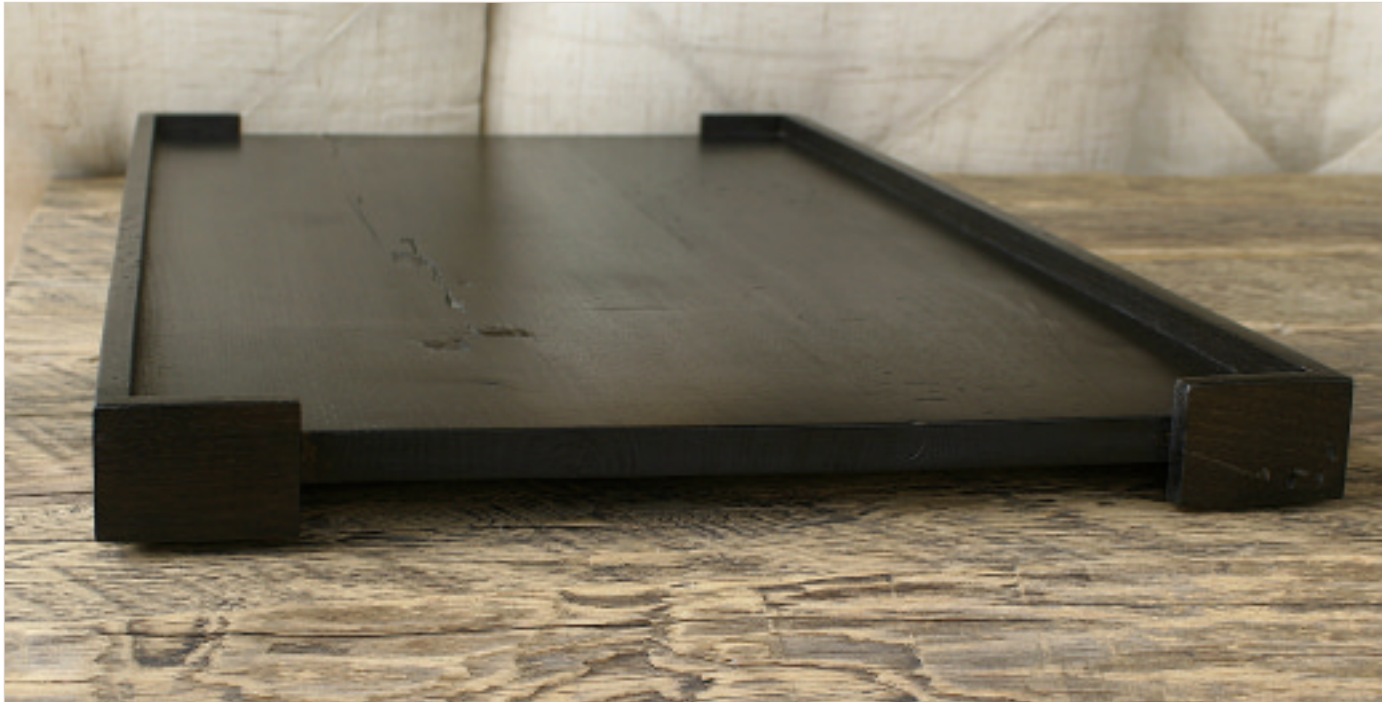

 andré joyau

20 van dam street
brooklyn ny 11222
tel. 718.963.2616
fax 718.387.3438
www.andrejoyau.com
info@andrejoyau.com

corner edge tray

material: walnut, cherry, maple

finish: natural, ebonized, dark brown, cerused

dimensions: 35" L x 20" W x 2" H